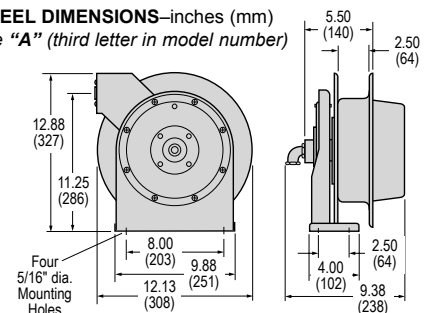

CORD REEL DIMENSIONS—inches (mm)

Reel size "A" (third letter in model number)

CORD REEL DIMENSIONS—inches (mm)

Reel size "C" (third letter in model number)

Optional 340° Pivot Base

Model RC-PB-B (left, above)