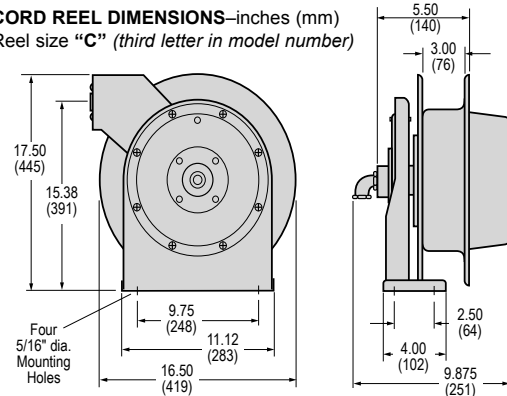

CORD REEL DIMENSIONS—inches (mm)

Reel size "A" (third letter in model number)

CORD REEL DIMENSIONS—inches (mm)

Reel size "C" (third letter in model number)

Optional 340° Pivot Base

Model RC-PB-B (left, above)