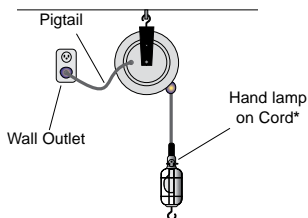

### SPECIFICATIONS

Heavy gauge steel housing with white polyester baked-on finish, hardware for ceiling or wall mounting (swinging), positive ratchet lock and cord stop, designed for indoor use. 26 inch (660mm) pigtail, included. Plugs into standard outlet. Also available with bare wire.

### CONVENIENT WALL OR CEILING MOUNTING

Compact cord reels on this page come with hardware for wall mounting (180° swing) or ceiling mounting (swivel).

**Model GL-1630**  
Reel w/ Incandescent Lamp\*

Metal Guard/Reflector, Convenience Receptacle in Handle (10 Amp, ground pin), Switch