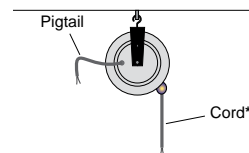

### CONVENIENT WALL OR CEILING MOUNTING

Compact cord reels on this page come with hardware for wall mounting (180° swing) or ceiling mounting (swivel).

**Model GL-1630**  
Reel w/ Incandescent Lamp\*

Metal Guard/Reflector, Convenience Receptacle in Handle (10 Amp, ground pin), Switch

\* Lamp included in box for user attachment.

**Model GP-1630**

Reel w/ Triple Receptacle on extendible cord, plug on pigtail.

10 Amp Rating

**Model GF-1820 or GF-1840**

Reel w/ Fluorescent Tube  
Twin Lamp (13 watt), Switch

**Model GN-1420 or GN-1820**

Reel w/ Bare cord ends for hard wiring or attachment of custom receptacles or lamps

**NOTE: Not UL listed.**

## Selection Chart for Reels shown on this page

FITTING INCLUDED	CORD TYPE (2)	*CORD LENGTH ft. (m)	MAX AMPS	PIGTAIL LENGTH in. (mm)	PIGTAIL PLUG	REEL DESIGN	REEL SIZE l x h x w		WEIGHT lbs. (kg)	MODEL NUMBER
							in.	(mm)		
Incandescent (1)	16/3 SJT	30 (9.0)	10	26 (660)	Yes	Compact	10 x 10 x 3	(254 x 254 x 76)	8.75 (3.9)	GL-1630
Triple Outlet	16/3 SJT	30 (9.0)	10	26 (660)	Yes	Compact	10 x 10 x 3	(254 x 254 x 76)	8.50 (3.8)	GP-1630
Fluorescent	18/2 SVT	20 (6.0)	-	26 (660)	Yes	Compact	7 x 7 x 2	(178 x 178 x 51)	5.50 (2.5)	GF-1820
Fluorescent	18/2 SJTOW-A	40 (12.0)	-	26 (660)	Yes	Compact	10 x 10 x 3	(254 x 254 x 76)	9.50 (4.3)	GF-1840
None(4)	14/3 SJTO	20 (6.0)	13	21 (533)	No	Compact	10 x 10 x 3	(254 x 254 x 76)	7.00 (3.2)	GN-1420
None(4)	18/3 SVT	20 (6.0)	7	21 (533)	No	Compact	7 x 7 x 2	(178 x 178 x 51)	3.00 (1.4)	GN-1820