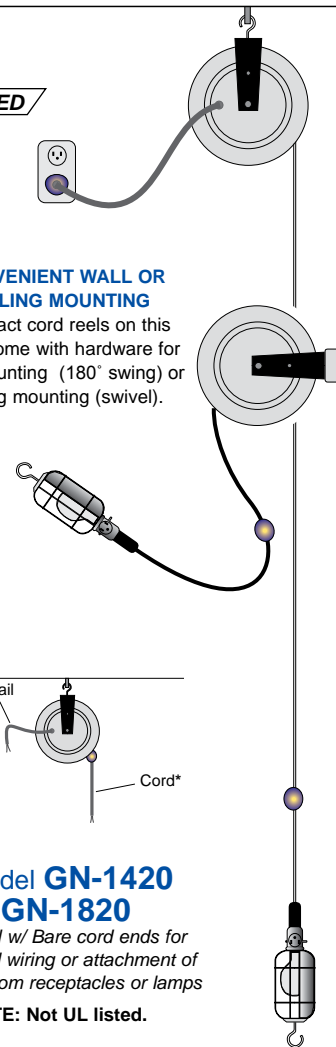

### SPECIFICATIONS

Heavy gauge steel housing with white polyester baked-on finish, hardware for ceiling or wall mounting (swinging), positive ratchet lock and cord stop, designed for indoor use. 26 inch (660mm) pigtail, included. Plugs into standard outlet. Also available with bare wire.

**CORD INCLUDED**

### CONVENIENT WALL OR CEILING MOUNTING

Compact cord reels on this page come with hardware for wall mounting (180° swing) or ceiling mounting (swivel).

**Model GL-1630**  
Reel w/ Incandescent Lamp\*

Metal Guard/Reflector, Convenience Receptacle in Handle (10 Amp, ground pin), Switch

\* Lamp included in box for user attachment.

**Model GP-1630**

Reel w/ Triple Receptacle on extendible cord, plug on pigtail.

10 Amp Rating

**Model GF-1820 or GF-1840**

Reel w/ Fluorescent Tube  
Twin Lamp (13 watt), Switch