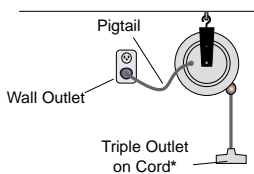

### CONVENIENT WALL OR CEILING MOUNTING

Compact cord reels on this page come with hardware for wall mounting (180° swing) or ceiling mounting (swivel).

**Model GL-1630**  
Reel w/ Incandescent Lamp\*

Metal Guard/Reflector, Convenience Receptacle in Handle (10 Amp, ground pin), Switch

\* Lamp included in box for user attachment.

**Model GP-1630**

Reel w/ Triple Receptacle on extendible cord, plug on pigtail.

10 Amp Rating

**Model GF-1820 or GF-1840**

Reel w/ Fluorescent Tube  
Twin Lamp (13 watt), Switch