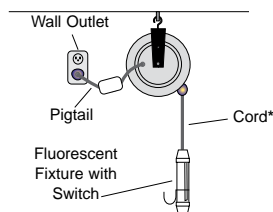

### CONVENIENT WALL OR CEILING MOUNTING

Compact cord reels on this page come with hardware for wall mounting (180° swing) or ceiling mounting (swivel).

**Model GL-1630**  
Reel w/ Incandescent Lamp\*

Metal Guard/Reflector, Convenience Receptacle in Handle (10 Amp, ground pin), Switch

\* Lamp included in box for user attachment.

**Model GP-1630**

Reel w/ Triple Receptacle on extendible cord, plug on pigtail.

10 Amp Rating

**Model GF-1820 or GF-1840**

Reel w/ Fluorescent Tube  
Twin Lamp (13 watt), Switch