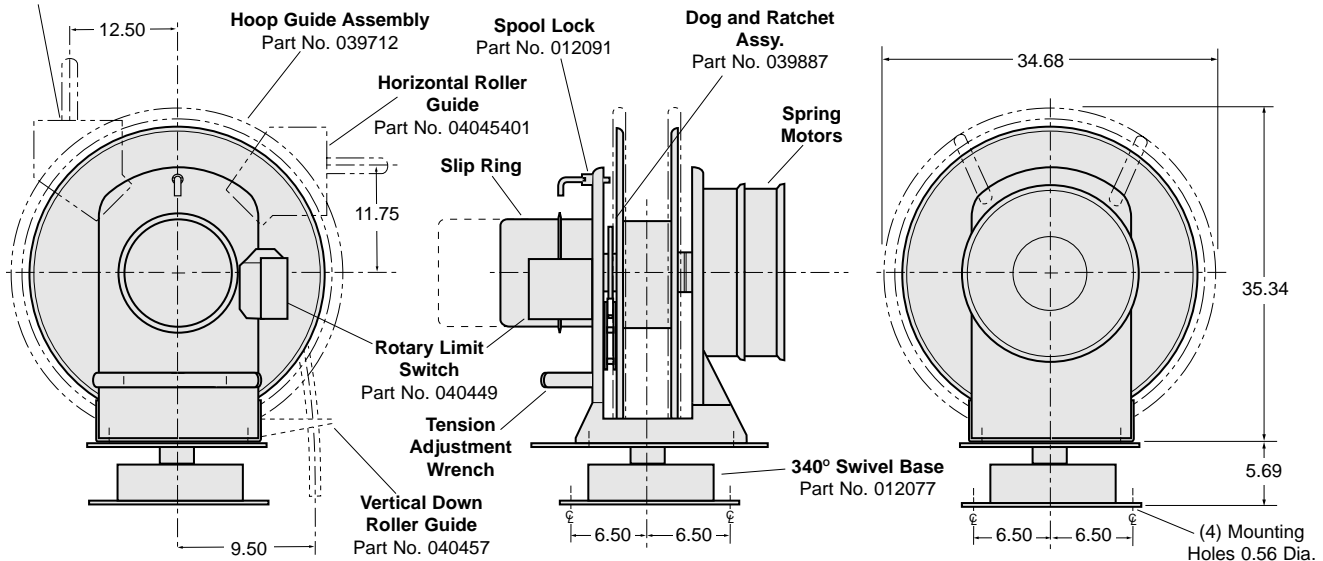

S32 DIRECT DRIVE

Dimensional Data & Optional Accessories

DIMENSIONS

Cable payout, as pictured above, denotes standard rotation.

NOTE: Above illustration includes some of the optional accessories described below.

SLIP RING HOUSING DIMENSIONS

Second Series of Digits in Model Number

23	63	212	103	143	203	303	
33	83	220	123	163	243	363	
43	27	320	312	412			
	37	420					
	47						
"A" Dimension in Inches		16.00	18.50	21.00	23.50	28.50	36.50
"C" Dimension in Inches		8.50	11.00	13.50	16.00	21.00	29.00

SPRING MOTOR DIMENSIONS

MODEL NUMBER	S32801	S32802	S32803	S32804	S321001	S321002	S321003	S321004
"B" Dimension in Inches	8.62	11.25	13.88	16.50	9.50	12.88	16.25	19.62
"D" Diameter in Inches	14.38	14.38	14.38	14.38	14.38	14.38	14.38	14.38
Approximate Net Weight of Reel with Spring Motor(s)	200 lbs.	260 lbs.	320 lbs.	380 lbs.	210 lbs.	275 lbs.	340 lbs.	410 lbs.

OPTIONAL ACCESSORIES

Vertical Roller Guide
Part No. 04045401

If Hoop Guides are used, optional Roller Guides may be found on page 16.

S32

GEARED DRIVE

Dimensional Data & Optional Accessories

DIMENSIONS

Cable payout, as pictured above, denotes standard rotation.