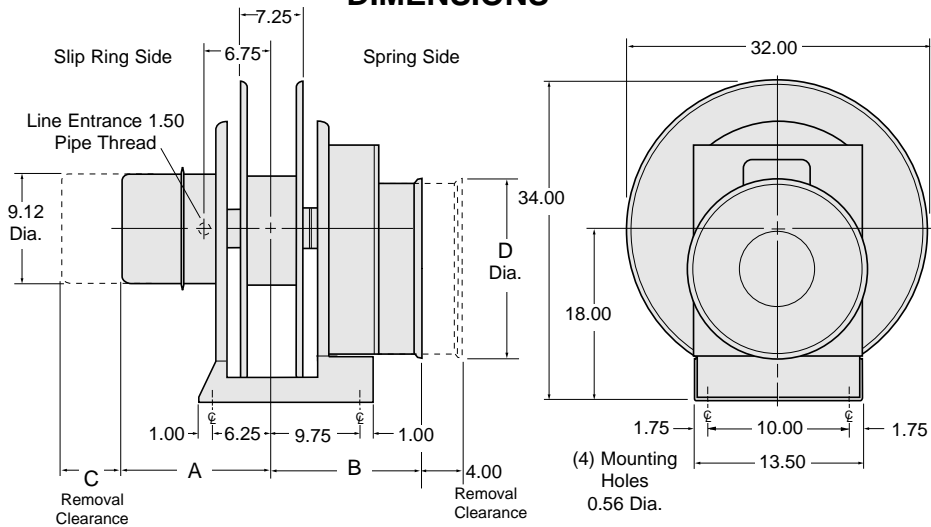

SPRING MOTOR DIMENSIONS

MODEL NUMBER	S32801	S32802	S32803	S32804	S321001	S321002	S321003	S321004
"B" Dimension in Inches	8.62	11.25	13.88	16.50	9.50	12.88	16.25	19.62
"D" Diameter in Inches	14.38	14.38	14.38	14.38	14.38	14.38	14.38	14.38
Approximate Net Weight of Reel with Spring Motor(s)	200 lbs.	260 lbs.	320 lbs.	380 lbs.	210 lbs.	275 lbs.	340 lbs.	410 lbs.

OPTIONAL ACCESSORIES

Vertical Roller Guide
Part No. 04045401

If Hoop Guides are used, optional Roller Guides may be found on page 16.

S32

GEARED DRIVE

Dimensional Data & Optional Accessories

DIMENSIONS

Cable payout, as pictured above, denotes standard rotation.

NOTE: Above illustration includes some of the optional accessories described below.

SLIP RING HOUSING DIMENSIONS

Second Series of Digits in Model Number

23	63	212	103	143	203	303
33	83	220	123	163	243	363
43	27	320	312	412		
	37	420				
	47					
"A" Dimension in Inches	16.00	18.50	21.00	23.50	28.50	36.50
"C" Dimension in Inches	8.50	11.00	13.50	16.00	21.00	29.00

SPRING MOTOR DIMENSIONS

MODEL NUMBER

"B" Dimension in Inches

"D" Diameter in Inches

Approximate Net Weight of Reel width Spring Motor(s)

MODEL NUMBER	S32801	S32802	S32803	S32804	S321001	S321002	S321003	S321004
"B" Dimension in Inches	14.38	17.88	21.38	24.88	15.25	18.75	22.25	25.75
"D" Diameter in Inches	14.38	14.38	14.38	14.38	14.38	14.38	14.38	14.38
Approximate Net Weight of Reel width Spring Motor(s)	225 lbs.	285 lbs.	350 lbs.	407 lbs.	240 lbs.	300 lbs.	370 lbs.	435 lbs.