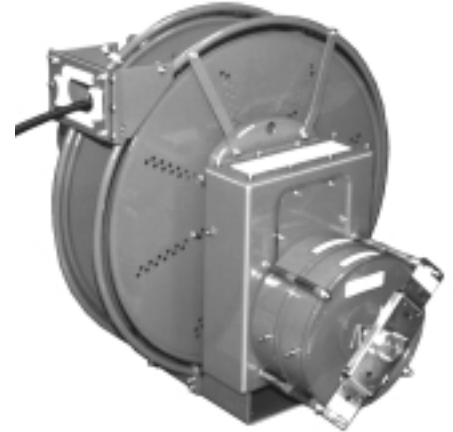

S32 DIRECT DRIVE

Dimensional Data & Optional Accessories

DIMENSIONS

Cable payout, as pictured above, denotes standard rotation.

NOTE: Above illustration includes some of the optional accessories described below.

SPRING MOTOR DIMENSIONS

MODEL NUMBER	S32801	S32802	S32803	S32804	S321001	S321002	S321003	S321004
"B" Dimension in Inches	8.62	11.25	13.88	16.50	9.50	12.88	16.25	19.62
"D" Diameter in Inches	14.38	14.38	14.38	14.38	14.38	14.38	14.38	14.38
Approximate Net Weight of Reel with Spring Motor(s)	200 lbs.	260 lbs.	320 lbs.	380 lbs.	210 lbs.	275 lbs.	340 lbs.	410 lbs.

OPTIONAL ACCESSORIES

Vertical Roller Guide
Part No. 04045401

If Hoop Guides are used, optional Roller Guides may be found on page 16.

S32

GEARED DRIVE

Dimensional Data & Optional Accessories

DIMENSIONS

Cable payout, as pictured above, denotes standard rotation.

NOTE: Above illustration includes some of the optional accessories described below.

SLIP RING HOUSING DIMENSIONS

Second Series of Digits in Model Number

23	63	212	103	143	203	303
33	83	220	123	163	243	363
43	27	320	312	412		
	37	420				
	47					
"A" Dimension in Inches	16.00	18.50	21.00	23.50	28.50	36.50
"C" Dimension in Inches	8.50	11.00	13.50	16.00	21.00	29.00