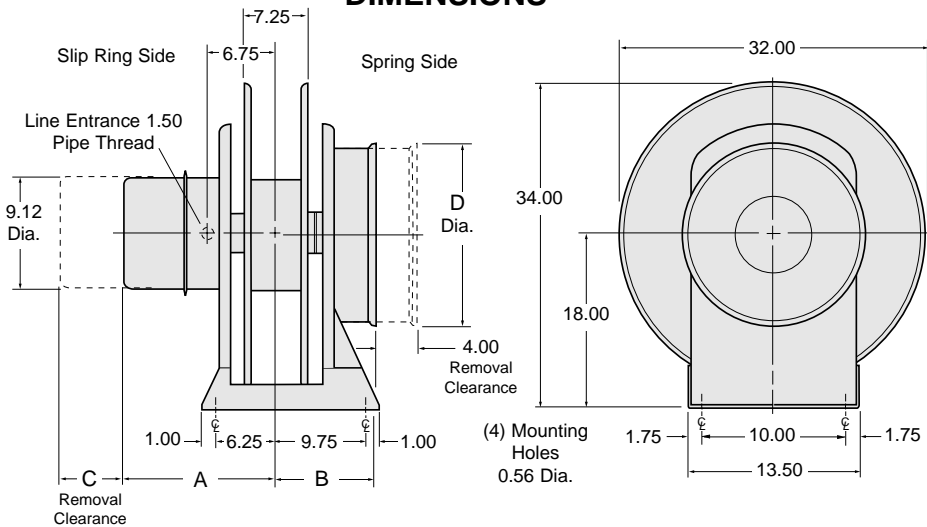

S32 DIRECT DRIVE

Dimensional Data & Optional Accessories

DIMENSIONS

Cable payout, as pictured above, denotes standard rotation.

NOTE: Above illustration includes some of the optional accessories described below.

SLIP RING HOUSING DIMENSIONS

Second Series of Digits in Model Number

23	63	212	103	143	203	303	
33	83	220	123	163	243	363	
43	27	320	312	412			
	37	420					
	47						
"A" Dimension in Inches		16.00	18.50	21.00	23.50	28.50	36.50
"C" Dimension in Inches		8.50	11.00	13.50	16.00	21.00	29.00

SPRING MOTOR DIMENSIONS

MODEL NUMBER	S32801	S32802	S32803	S32804	S321001	S321002	S321003	S321004
"B" Dimension in Inches	8.62	11.25	13.88	16.50	9.50	12.88	16.25	19.62
"D" Diameter in Inches	14.38	14.38	14.38	14.38	14.38	14.38	14.38	14.38
Approximate Net Weight of Reel with Spring Motor(s)	200 lbs.	260 lbs.	320 lbs.	380 lbs.	210 lbs.	275 lbs.	340 lbs.	410 lbs.

SPRING MOTOR DIMENSIONS

MODEL NUMBER

"B" Dimension in Inches

"D" Diameter in Inches

Approximate Net Weight of Reel width Spring Motor(s)

MODEL NUMBER	S32801	S32802	S32803	S32804	S321001	S321002	S321003	S321004
"B" Dimension in Inches	14.38	17.88	21.38	24.88	15.25	18.75	22.25	25.75
"D" Diameter in Inches	14.38	14.38	14.38	14.38	14.38	14.38	14.38	14.38
Approximate Net Weight of Reel width Spring Motor(s)	225 lbs.	285 lbs.	350 lbs.	407 lbs.	240 lbs.	300 lbs.	370 lbs.	435 lbs.