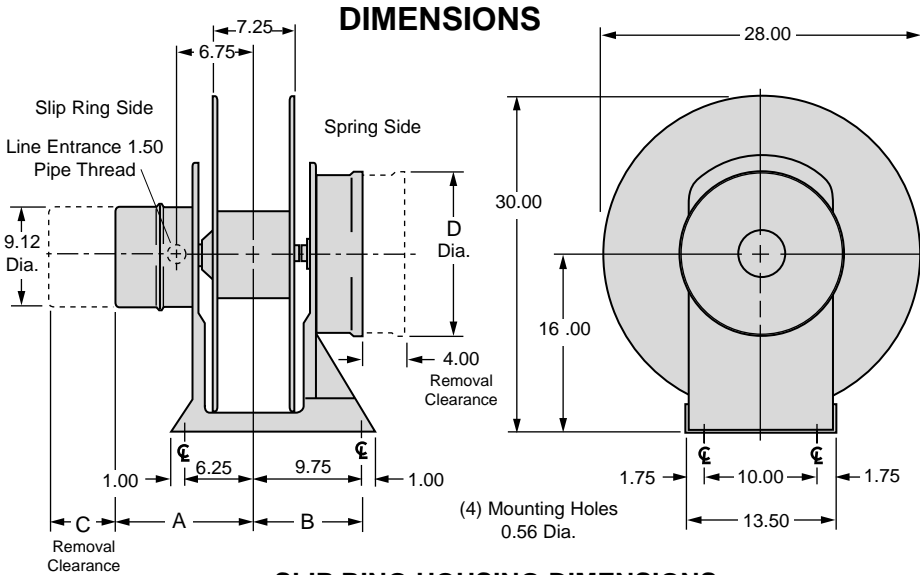

## Dimensional Data & Optional Accessories

Cable payout, as pictured above, denotes reverse rotation.

### SPRING MOTOR DIMENSIONS

MODEL NUMBER	S28621	S28622	S28623
"B" Dimension-inches	8.62	11.25	13.88
"D" Diameter-inches	14.38	14.38	14.38
Approx. Net Weight-lbs.*	165	215	265

### SPRING MOTOR DIMENSIONS CON'T

MODEL NUMBER	S28624	S28751	S28752	S28753	S28754	S28801	S28802	S28803	S28804	S281001	S281002	S281003	S281004
"B" Dimension-inches	16.50	8.62	11.25	13.88	16.50	8.62	11.25	13.88	16.50	9.50	12.88	16.25	19.62
"D" Diameter-inches	14.38	10.56	10.56	10.56	10.56	14.38	14.38	14.38	14.38	14.38	14.38	14.38	14.38
Approx. Net Weight-lbs.*	315	150	200	250	300	180	235	290	345	190	250	310	370

### SPRING MOTOR DIMENSIONS