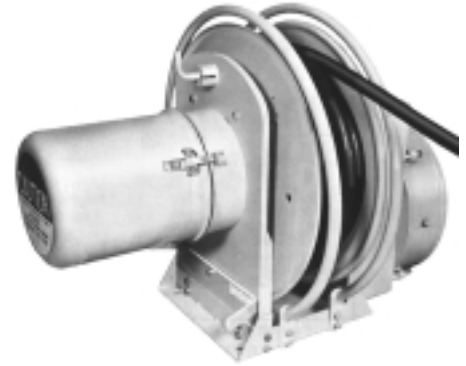

S28

GEARED DRIVE

Dimensional Data & Optional Accessories

Cable payout, as pictured above, denotes standard rotation.