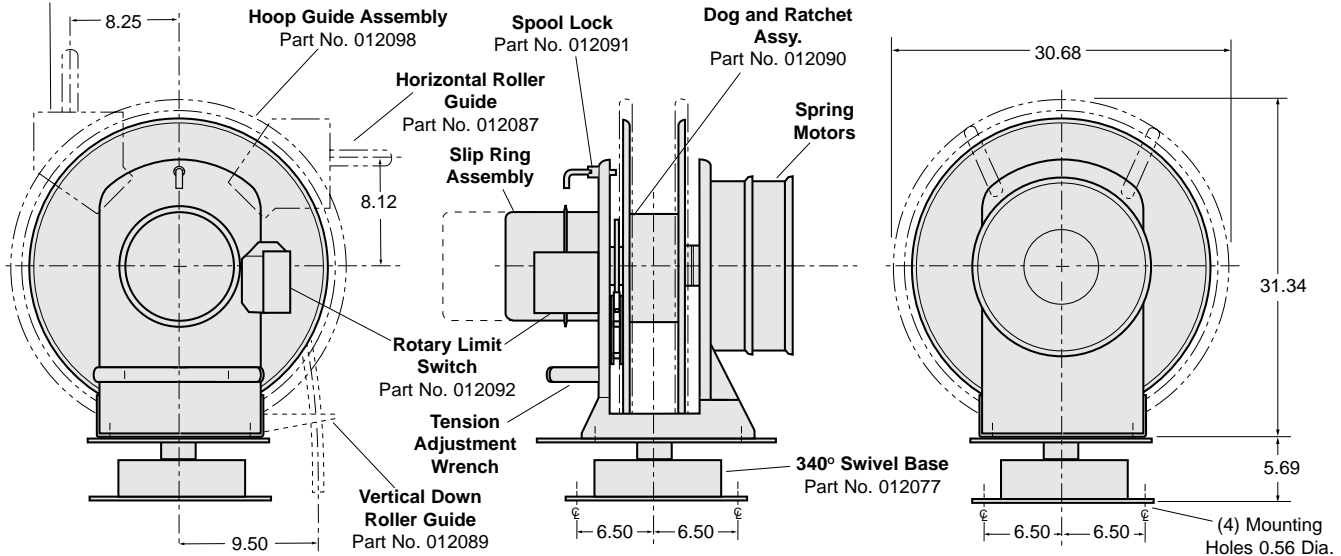

OPTIONAL ACCESSORIES

Vertical Roller Guide
Part No. 012087

If Hoop Guides are used, optional Roller Guides may be found on page 16.