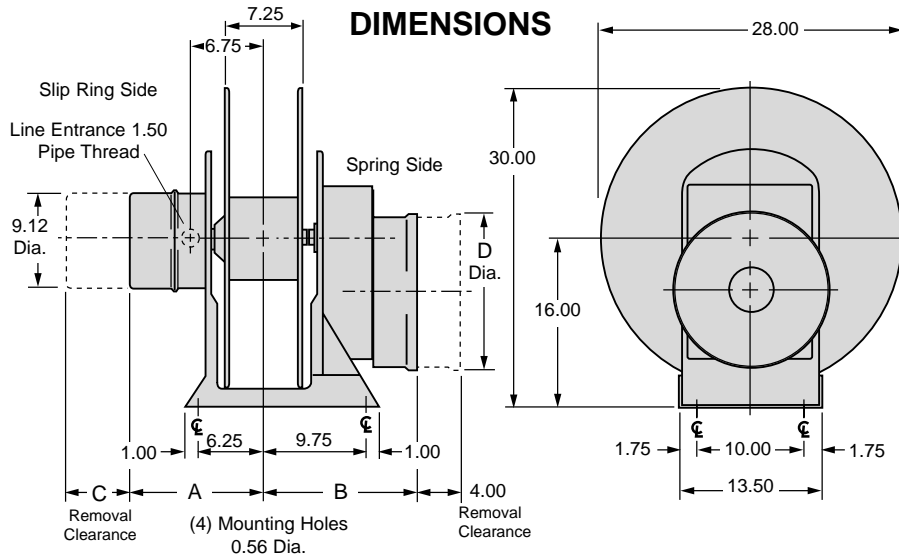

S28

GEARED DRIVE

Dimensional Data & Optional Accessories

Cable payout, as pictured above, denotes standard rotation.